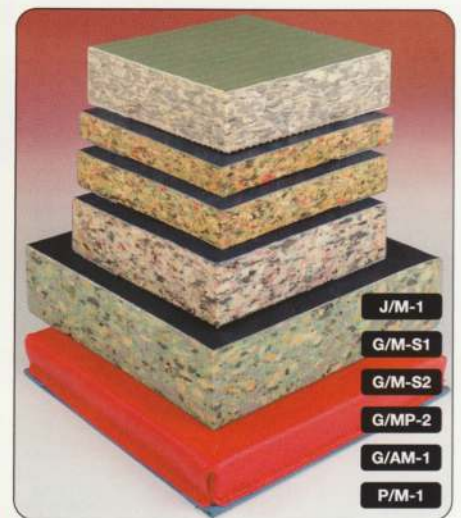

15 Mat Trolleys

Horizontal trolley 2m x 1m 450kg capacity

M/TR-H

H/duty horizontal trolley 700kg capacity

M/TR-HD

Vertical trolley holds 12 standard gym mats

M/TR-V

16 GM Competition Trampoline

Ideal for club & sportshall use. 6mm web beds with coverall frame pads & lift/lower roller stands

TR/G-1

with coaching sides

TR/G-2

17 Regulation 77 Trampoline

Club/Schools model. 13mm web bed with coverall frame pads. Standard roller stands.

TR/R-1

with coaching sides

TR/R-2