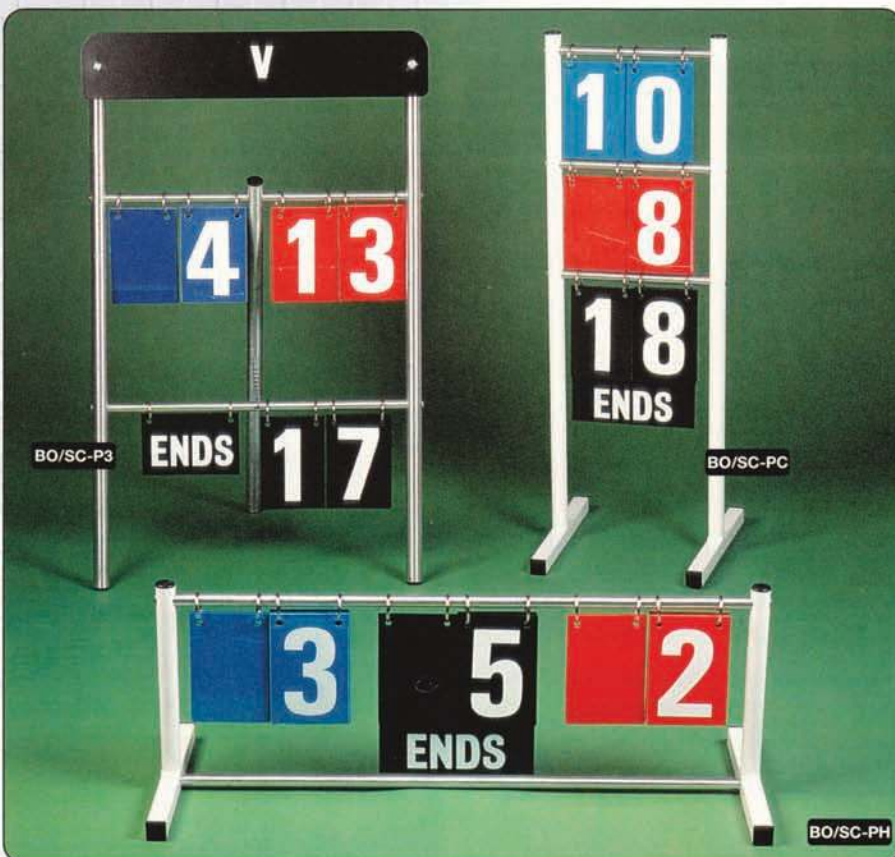

13 Crown Green Jacks

Black jack **BO/CG-JB**
Yellow jack **BO/CG-JY**