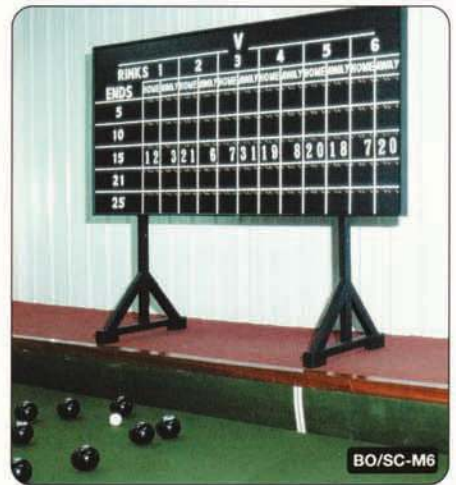

8 Bowls Scorer Column

Steel framed scorer painted white with aluminium rods. Complete with rings and 150mm x 100mm white numbers on red, blue and black backgrounds.

BO/SC-PC