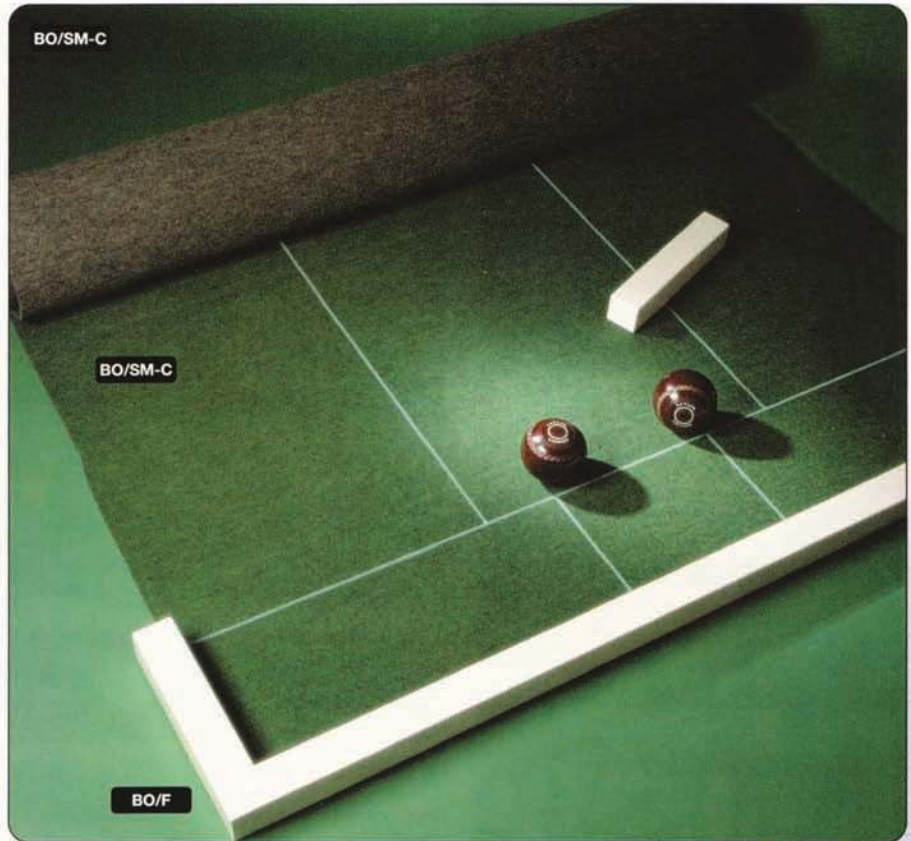

1 Rink Markers

Outdoor steel markers taper to a point. Finish white polyester with blue numerals.

set numbered 1- 6	BO/RM-1
set numbered 1- 7	BO/RM-2

Indoor steel markers are freestanding. Finish white polyester with blue numerals.

set numbered 1- 6	BO/RMF-1
set numbered 1- 7	BO/RMF-2

2 Distance Markers

Steel markers taper to a point. Red polyester finish with white numerals.

pair now marked 25	BO/D-M

3 Marker Pins

White pins for rink division and distance marking.

	BO/MP

4 Rink Twine

Green twine	BO/RT

5 Rink Protection Net

Green protector polypropylene netting 2.44m x 2. 14m eyeletted with fixing pins

	BO/RP

6 Bowls Delivery Mats

Rubber delivery mat, regulation size.

Black/white border	BO/DM

7 Short Mat Bowls Carpet

Roll-up green bowls carpet of needle punched polypropylene with flame retardant foam backing. Marked ready to play. Ideal for use with level green bowls. Size: 13.72m x 1.83m (45ft x 6ft)

	BO/SM

8 Short Mat Bowls

Ideal for short mat bowling and also suitable for slow or heavy outdoor greens. Normally supplied in sets of 4, but pairs are available. Sizes: 1- 5.

Black Suregrip	BO/SM-1
Brown Suregrip	BO/SM-2

9 Indoor Jacks:

15oz heavy density white	BO/IJ-W
15oz heavy density yellow	BO/IJ-Y
30oz extra heavy density white	BO/IJX-W

10 Carpet Bowls Mat

Roll-up carpet of green needle punched polypropylene with a fibre bonded surface and flame retardant foam backing. No markings. Ideally for use with biased carpet bowls. Size: 9.14m x 1.83m (30' x 6')

	BO/CB-M

11 Biased Carpet Bowls

Smaller sized bowls, 98mm (3 7/8") diam machined and finished to give a bias as accurate as the finest lawn bowls. Set: 4 pairs black & 4 pairs of brown bowls with a white jack. Each pair of bowls is marked with coloured scores of red, blue, green and white.

	BO/CB

12 Indoor Bowls Fenders