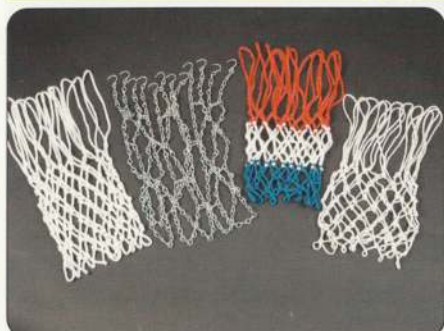

BASKETBALL

1 Basketball Goals Socketed Fixed Arm

Strong fully galvanised goals with uprights from 70mm square x 3mm thick steel with 890mm deep sockets. Exterior fibreboard backboards 1200mm x 900mm have added support - a special galvanised steel back frame. Projection 1.22m. Supplied with rings & nets.

BS/G-1

BS/G-1

2 Wheelaway Basketball Goals

Wheelaway goal with a strong steel base to take four stacking weights. Base measures 1.168m wide x 1.473m deep. Blue polyester finish.

Exterior fibreboard backboards 1200mm x 900mm with 610mm projection. Supplied in kit form with ring & nets.

Weight: 81 kg per goal.

BS/G-W

3 Basketball Nets

6mm thick white cord	BS/N6
4mm thick white cord	BS/N4
4mm red/white/blue	BS/NC
Chain net	BS/CH

FIXED GOAL

4 Sports Hall Basketball Goals

All matchplay and practice goals available. Wall mounted, fixed or side folding, ceiling mounted, retractable manually or electrically. Steel frames with painted finish. Backboards to suit.